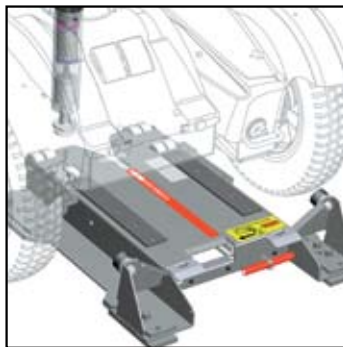

ON THE MOVE.

Designed for very active people, the C500 Corpus™ is perfect for both indoor and outdoor use. Powerful motors give it enough torque to navigate through rough terrain, while the adjustable independent suspension provides a smooth ride. Users can also maneuver in tight spaces with a 715 mm (28") turning radius, perfect for crowded clubs or restaurants. The Corpus seating system of the C500 is ergonomically pleasing with built-in, adjustable lumbar and trunk supports. Power functions include: tilt, recline, seat elevator, legrest elevation and many other custom accessories for the person on-the-go.

C500
CORPUS EXPORT

THE POWER OF MOBILITY

POWER FUNCTIONS

Power adjustable tilt, seat height, legrests and recline.

SHROUD COLORS

Co-pilot: Easy to use, power assisted attendant control. (Option)

Magic Drive: Opens up a world of alternative control possibilities. (Option)

ESP (Enhanced Steering Performance) virtually eliminates the need for constant manual correction when driving on uneven ground, soft surfaces, angled and sloped areas or at high speeds.

UniTrack: Complete and flexible support system. (Option)

Permlock C: Lock your Permobil into position for safer travel by car. (Option)

R-Net (Standard). Alternative Drive Controls available. (Option)

C500 CORPUS™ SPECIFICATIONS

Weight incl. Batteries	158 kg (348 lbs)
Base length	1150 mm (45.2")
Base width	675 mm (26.6")
Turning radius	715 mm (28")
Seat to floor height*	520 mm (20.5")