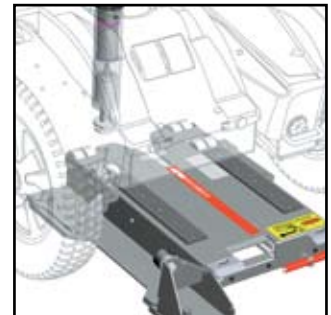

EMPOWERMENT RULES.

With its new clean design and R-Net electronics, there is no protesting the fact the C500 VS is the best seat in town. Perfect for both indoor and outdoor use, the C500 VS has enough power and torque to navigate through rough terrain. Yet the independent suspension of the C500 VS provides a smooth ride. Users can maneuver in tight spaces with a 715 mm (28") turning radius, perfect for making your way through a crowd. Plus, the seating system with three programmable memory positions allows you to stand upright from any position as well as to drive while standing.

Crystal Blue

Vintage Wine

Metallic Green

Platinum Silver

Black Onyx

Power adjustable recline
operates independently from
power adjustable legrests.

Power adjustable tilt to 25°.

Power adjustable legrests
operate independently from
power adjustable recline.