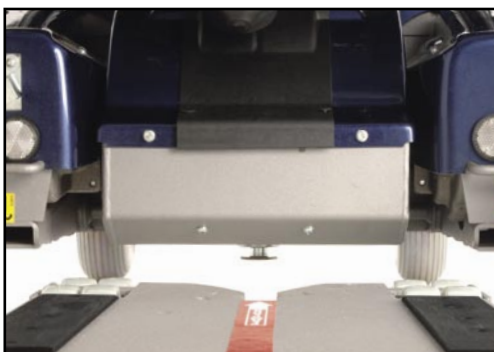

THE POWER OF MOBILITY

BENCHMARK *n* (bench 'mark):
The standard by which all else is measured or judged.

C O R P U S
S E A T I N G S Y S T E M
N O B O D Y D O E S I T B E T T E R

PERMOLOCK SYSTEM

The all new lock-down device from Permobil features:

- Retractable pin
- Ease of use
- Easy installation

JR. CORPUS

Corpus, the world's foremost ergonomic seating design, is now available for pediatric clients.

The Jr. Corpus features:

- Sized for children
- Continuity of seating from childhood to adult
- Available on the C300 and C400