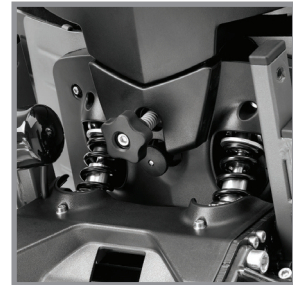

The RS (Rehab System) seat is "Inspired by nature and created by Permobil". The RS is the ultimate in modular seating systems. Featuring an integrated support system and Intelligent Control System (ICS), the RS offers a multitude of power seat functions that accommodate most, if not all, functional postures. The ICS allows for the utmost in customization with users being able to program up to 3 memory seat positions through the switch box. One push of a button will take you to your frequently used positions. Plus, the ICS offers synchronized movement of the actuators; VariSmart actuators offer real-time positioning and eliminate the need for mechanical limit switches. All this to allow users to achieve the most effective seating position desired...truly a divine creation.

Convenient Cup Holder and Cell Phone Holder

Adjustable Seat Width and Depth - 16" - 22" adjustment in 2" Increments

Adjustable Back Width - 14" - 22" Infinite Adjustment

Back Rest Suspension - Adjustable twin shock absorbers provide a smooth comfortable ride.