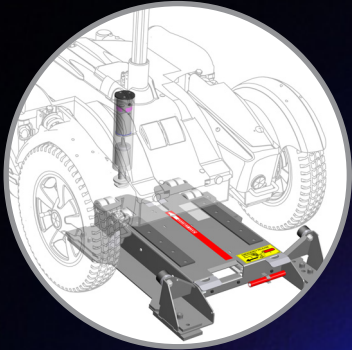

C500 RS

MAXIMUM SPEED

5 MPH

DRIVING RANGE

19-25 MILES

GROUND CLEARANCE

3 INCHES

Permolock
Compatible

75° Total Motion Tilt
60° Posterior Tilt and
15° of Anterior Tilt

Dual Action Power
Recline

ICS - Intelligent Control
System. Program up to 3
memory seat functions; as
easy as tuning a car radio.

THE POWER OF MOBILITY

C500 RS

The all new C500 is built from timeless, classic Permobil values: superior quality, sophisticated technology and the greatest forms of functionality. Down to the smallest details, this base is exhaustingly refined and redesigned to be the best seat in its category. Its effortless performance tackles obstacles with unmatched power and increased maneuverability.

The RS (Rehab System) seat is "Inspired by nature and created by Permobil". The RS is the ultimate in modular seating systems. Featuring an integrated support system and Intelligent Control System (ICS), the RS offers a multitude of power seat functions that accommodate most, if not all, functional postures. The ICS allows for the utmost in customization with users being able to program up to 3 memory seat positions through the switch box. One push of a button will take you to your frequently used positions. Plus, the ICS offers synchronized movement of the actuators; VariSmart actuators offer real-time positioning and eliminate the need for mechanical limit switches. All this to allow users to achieve the most effective seating position desired...truly a divine creation.