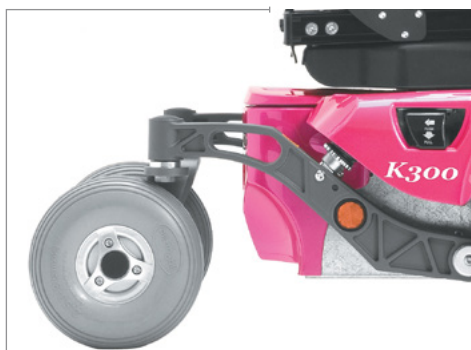

permobil

POWER WHEELCHAIRS

READY SET
ROLL!

K300
PS Jr.

POWERFUL SUSPENSION

Provides a smoother ride, even over rough terrain, to help you handle the adventures ahead.

HIGHLY CONFIGURABLE

Allows you to maintain proper positioning as you grow.

MULTI-MOTION ARMREST

Perfectly positioned armrest with unique rotation and flip back movements that allow for easier transfers.

COLOR OPTIONS

Volcano Red

Pop Star Pink

Cobalt Blue

Purple Rain

Phantom Grey

Onyx Black

SPECIFICATIONS

Maximum User Weight	165 lbs
Maximum Speed	5 mph, 6.5 mph
Range	16 mi*
Base Width	24"
Base Length	40"
Minimum Turning Radius	25"
Ground Clearance	3"
Recommended Battery Type	Group 34
Weight Including Batteries	272 lbs
Drive Electronics	90A R-Net
Maximum Slope	10° Up, 6° Down†
Seat-to-Floor Height	16.5" (elevator) 16.5", 17.25", 18" (seat tube)

Optional Seat Elevator	8"
Tilt Options	0° – 45° (power) 0° – 45° (manual)
Manual Recline	85° – 120°
Legrest Elevation	70° (swing-away) 90° – 150° (center mount elevating)
Backrest Height	16.5" – 22.5"
Seat Depth	10" – 18"
Seat Width	11" – 16"
Armrest Pad Lengths	10", 13"